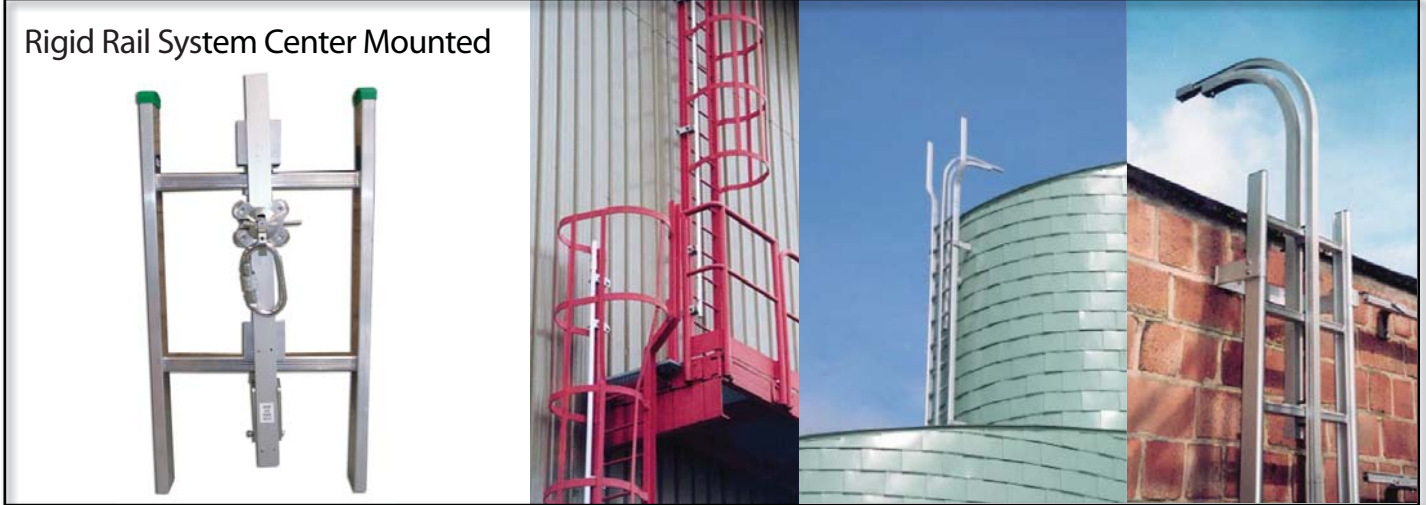

# NORGUARD EAGLE™ VERTICAL RIGID RAIL SYSTEM

## NE-201

Rigid Rail System Center Mounted

## NE-202

Rigid Rail System Side Mounted

**NOTE:**

Class FRL fall arrester (Frontal – Fixed Rail-Ladder)  
Maximum arrest distance is 0.15m (6") for class FRL fall arresters.